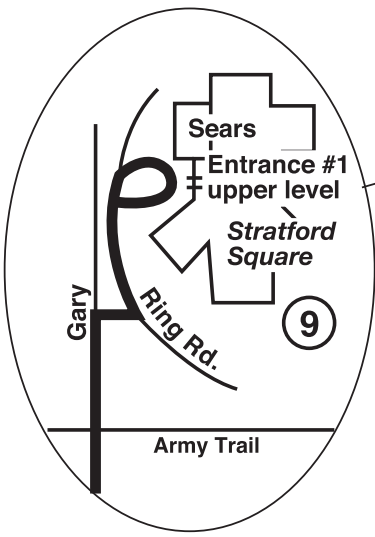

Pace accepts all CTA passes.

- Southbound trips only.
- Viajes al sur solamente.
- Certain trips only. See schedule.
- Algunos viajes solamente. Consulte el horario.

All Pace buses are equipped with bike racks.

[www.pacebus.com](http://www.pacebus.com)

All Pace service is wheelchair accessible.

**Illinois Tollway**  
Open Roads for a Faster Future  
Supporting Regional Transportation