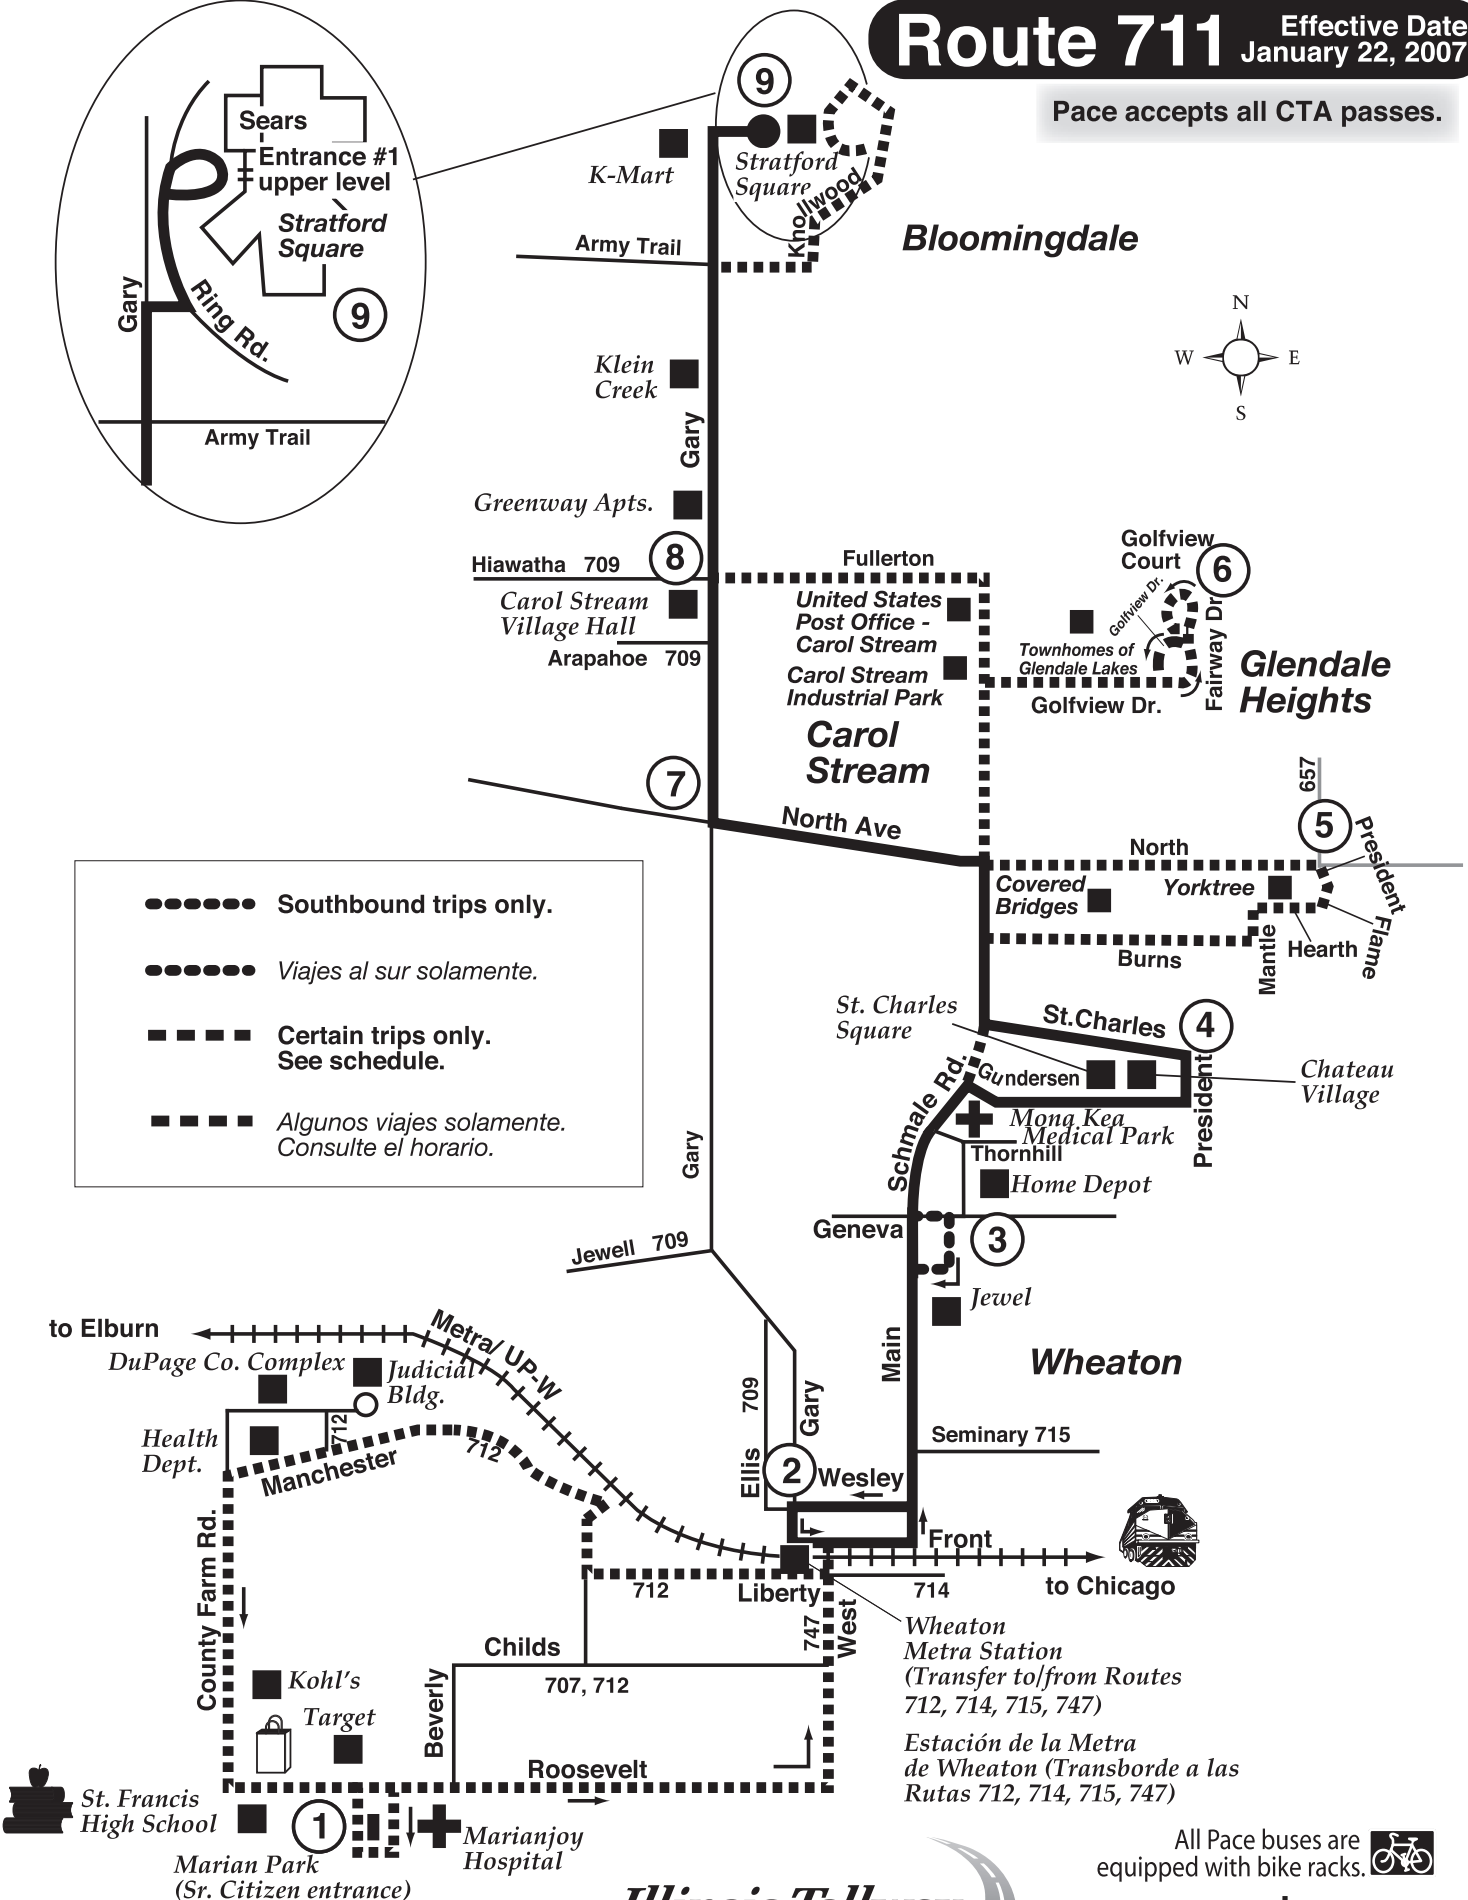

Pace accepts all CTA passes.

- Southbound trips only.
- Viajes al sur solamente.
- Certain trips only. See schedule.
- Algunos viajes solamente. Consulte el horario.

All Pace buses are equipped with bike racks.

[www.pacebus.com](http://www.pacebus.com)

All Pace service is wheelchair accessible.

**Illinois Tollway**  
Open Roads for a Faster Future  
Supporting Regional Transportation